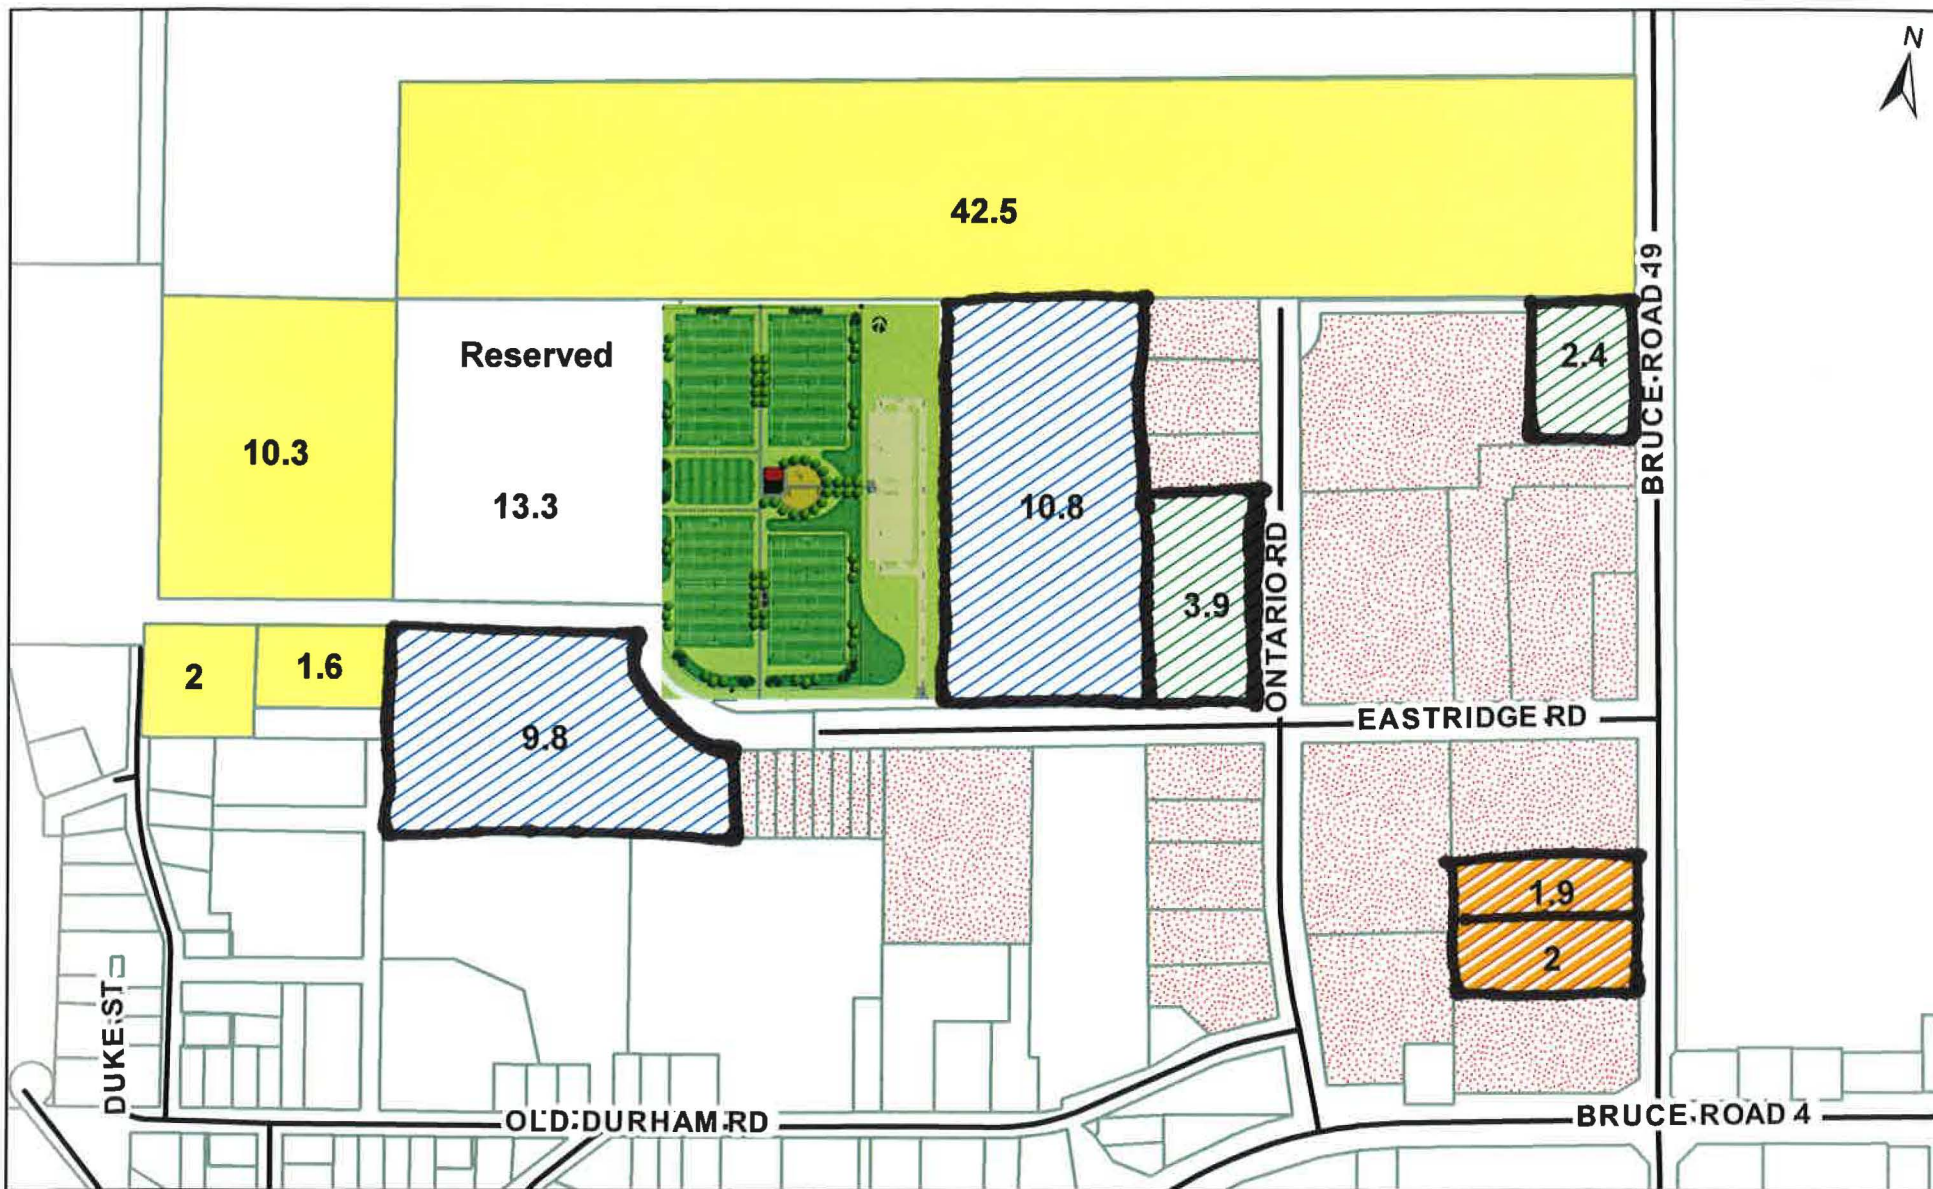

Walkerton East Ridge Business Park

- SOLD
- \$49,600
- \$27,500
- Soccer Park
- \$38,500
- Phase 2

1 cm = 60 meters

Note: The land measurements are approximate and are listed in acres unless stated otherwise.